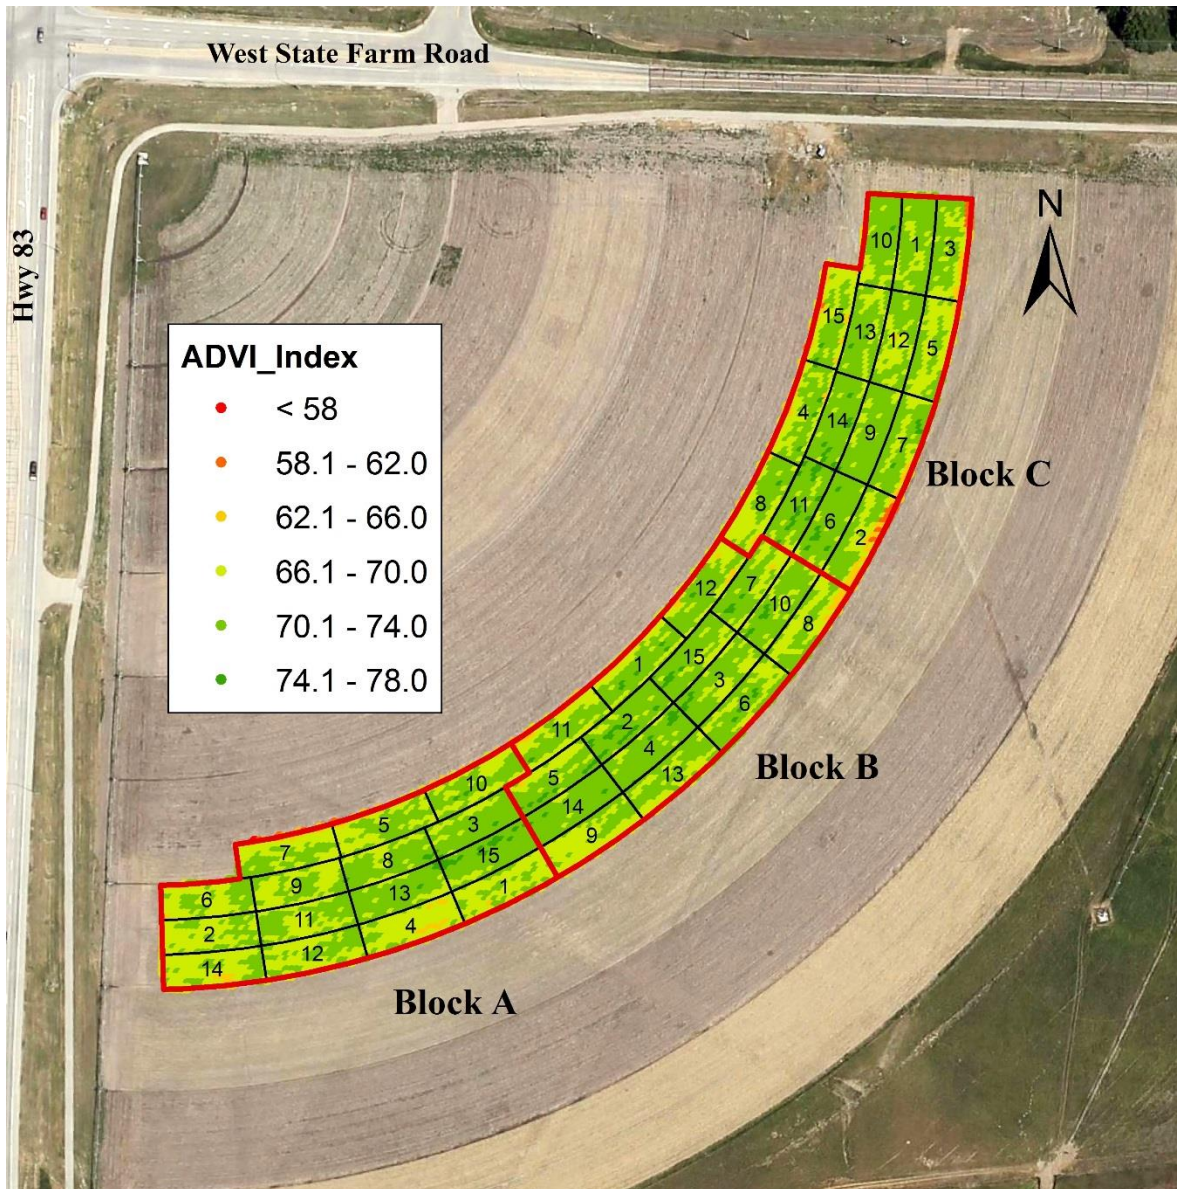

UNIVERSITY OF NEBRASKA-LINCOLN
TESTING AG PERFORMANCE SOLUTIONS (UNL-TAPS)

Daran Rudnick, Matt Stockton, Rodrigo Werle, and Chuck Burr
West Central Research and Extension Center, North Platte, NE

Airscout ADVI Index Image (6/11/17)

Figure 1. Airscout ADVI index image collected on 6/11/17 by Ag Valley Coop for the 2017 UNL-TAPS Farm Management Competition held at the West Central Research and extension Center in North Platte, NE. The Farm ID's (i.e., treatments) are identified in the figure.