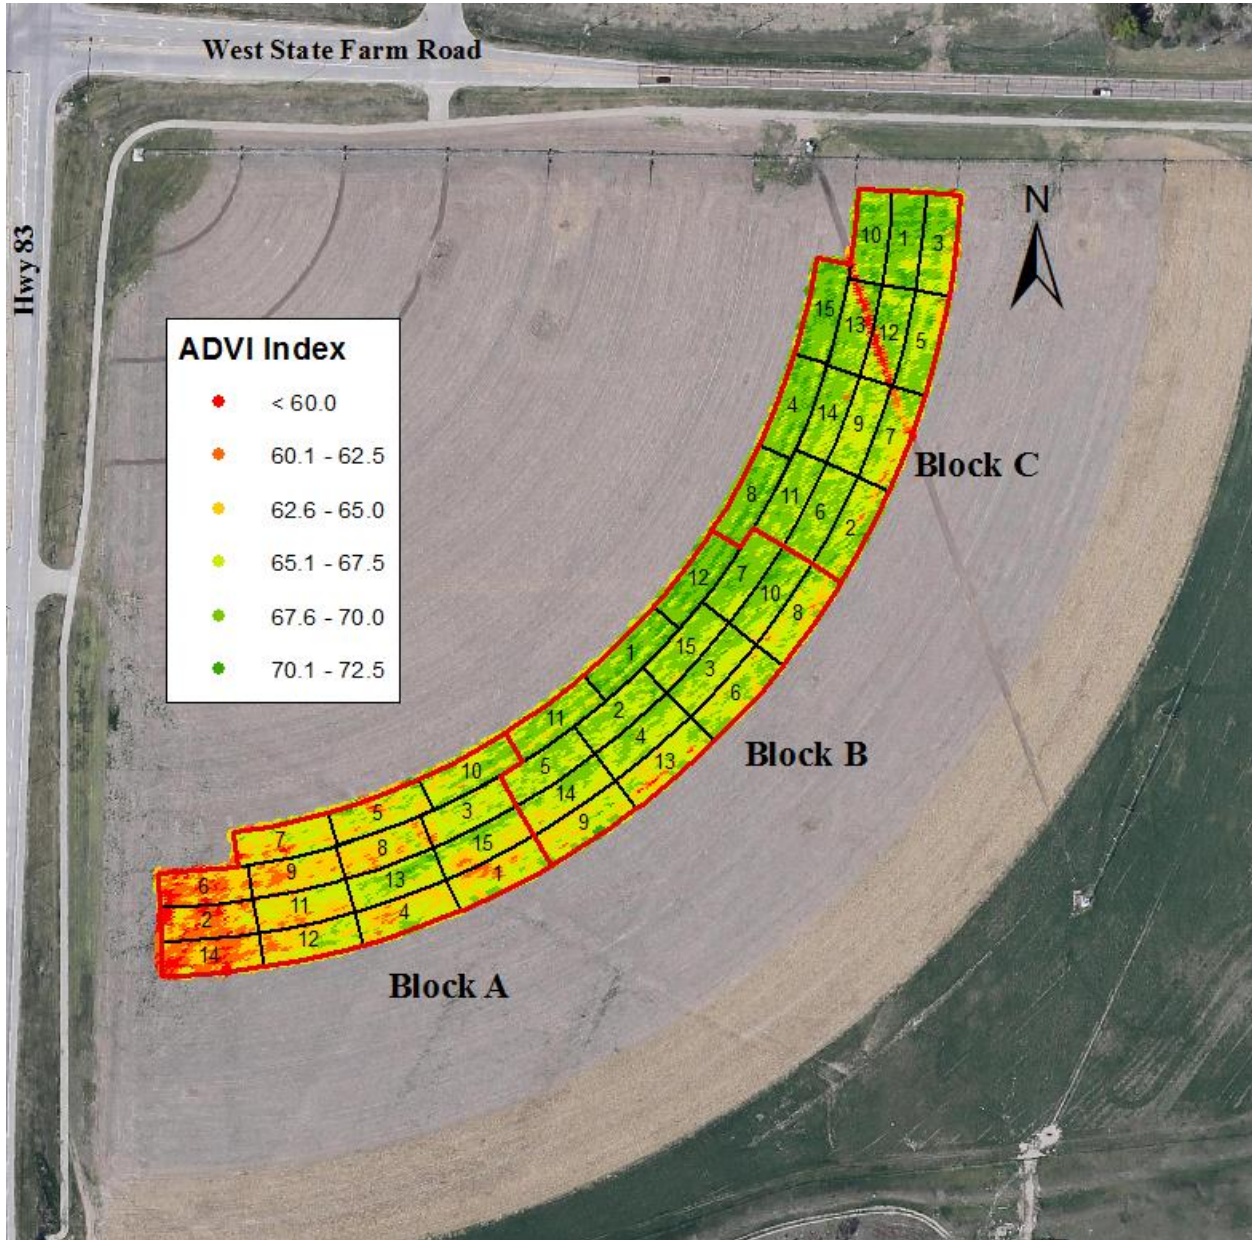

**UNIVERSITY OF NEBRASKA-LINCOLN**  
**TESTING AG PERFORMANCE SOLUTIONS (UNL-TAPS)**

Daran Rudnick, Matt Stockton, Rodrigo Werle, and Chuck Burr  
West Central Research and Extension Center, North Platte, NE

*Airscout ADVI Index Image (4/22/17)*

*Figure 1. Airscout ADVI index image collected on 4/22/17 by Ag Valley Coop for the 2017 UNL-TAPS Farm Management Competition held at the West Central Research and extension center in North Platte, NE. The Farm ID's (i.e., treatments) are identified in the figure.*